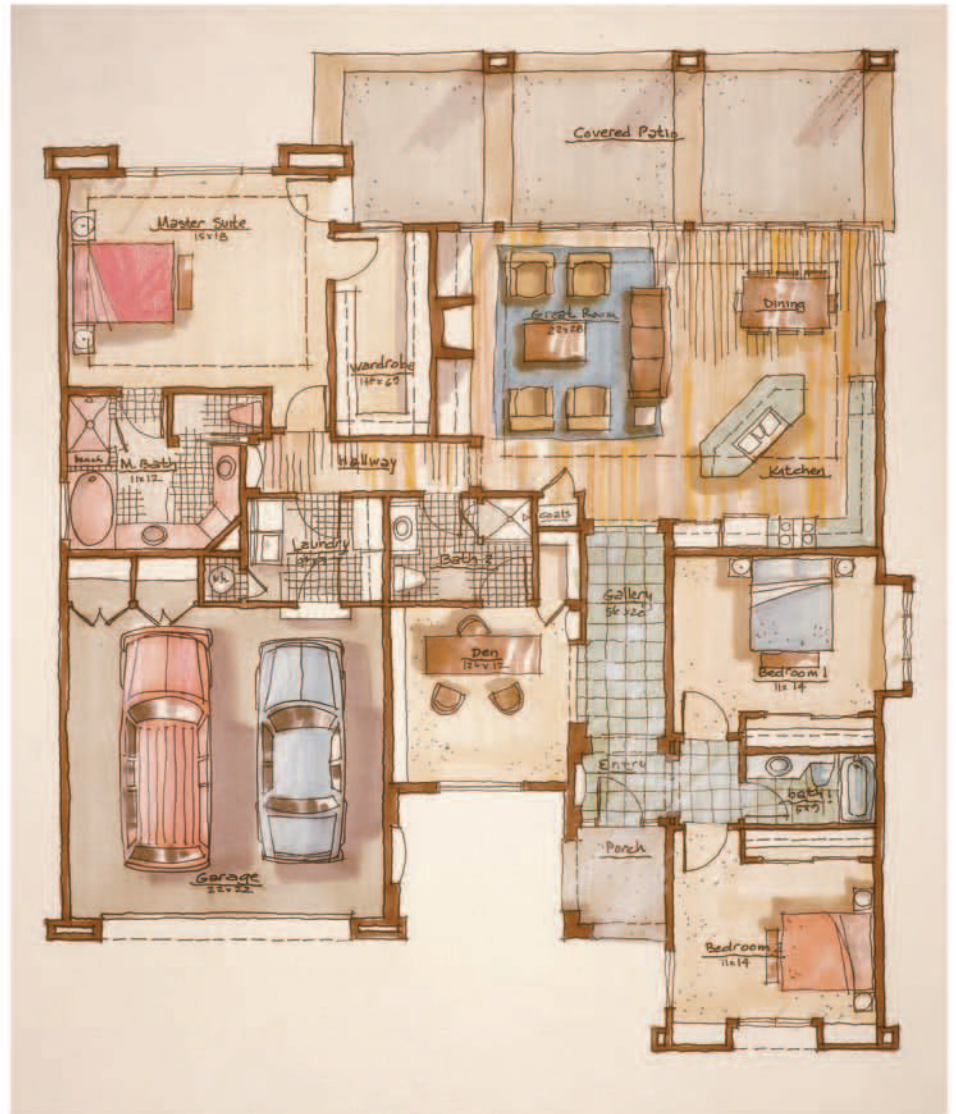

The Links Plan

3 Bedrooms plus Den / 3 Bathrooms / 2310 sf finished, 562 sf garage

Golf Course Cottage Homes at Wolf Creek Resort, Eden, Utah

A Watts Enterprises Community
Marketed by Watts Group
www.wattsliving.com
Bob Whitney 801-205-7111