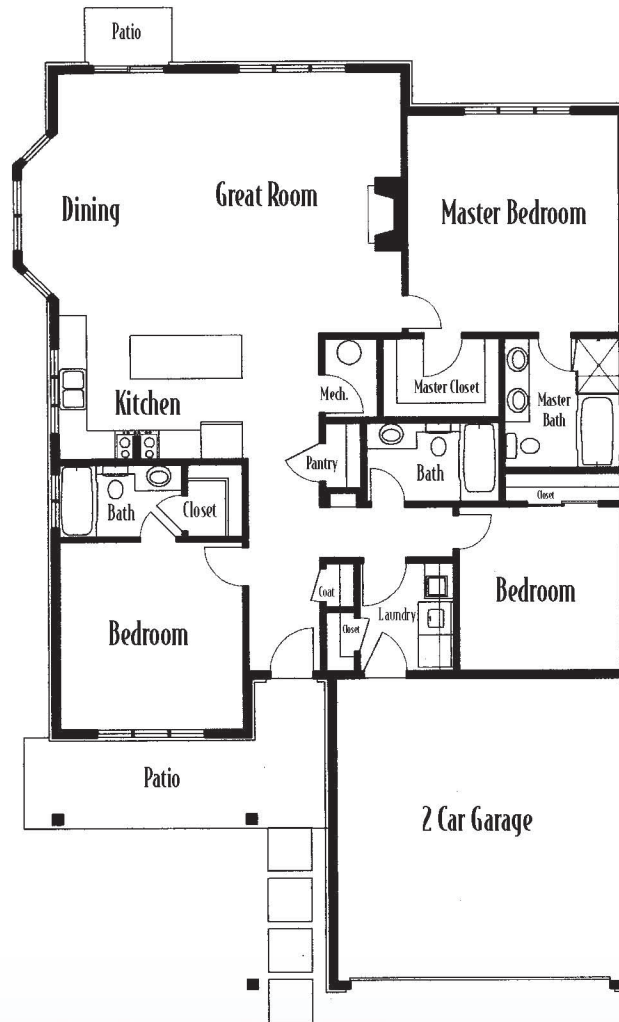

# The Telluride 3

3 Bedrooms, 3 Baths / 1724 sf Finished

## Main Level

TRAPPERS RIDGE AT WOLF CREEK RESORT, EDEN, UTAH / A WATTS ENTERPRISES PLANNED COMMUNITY 801-272-7111

SQUARE FOOTAGE, SPECIFICATIONS AND PRICES MAY CHANGE WITHOUT NOTICE